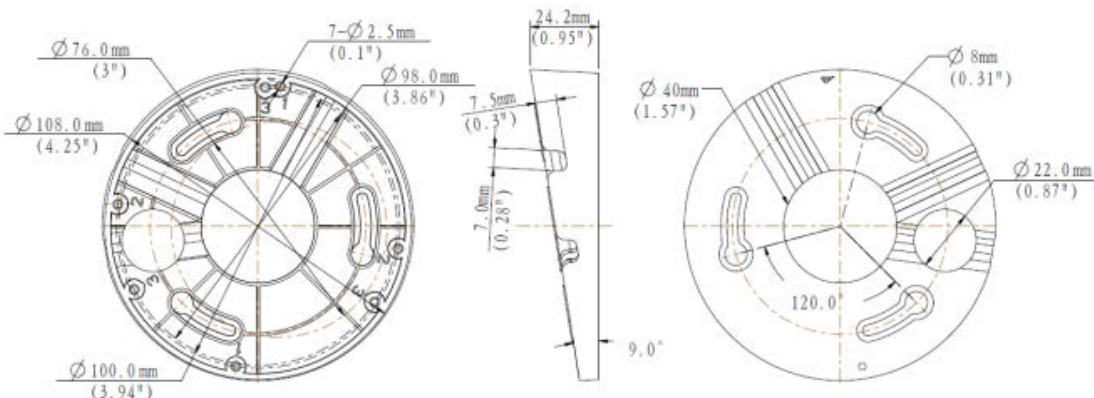

Bracket	
Dimensions	Ø 108.0 x 24.2mm
Weight	0.04kg
Material	Plastic

Used for:

**INLGDO2IRWF; INLGDO4IRWF; INLGDO4KIRWF; INLGDO4KIRWFAI;
INLGDO5IRWF; INLGTO2IRWF; INLGTO4IRWF; INLGTO4IRWFB;
INLGTO4KIRWF; INLGTO4KIRWNCF; INLGTO5IRWF**

**XLGUM06-D
Fixed Dome
Indoor Incline
Mount**

*Design and specifications are subjects to change without notice.